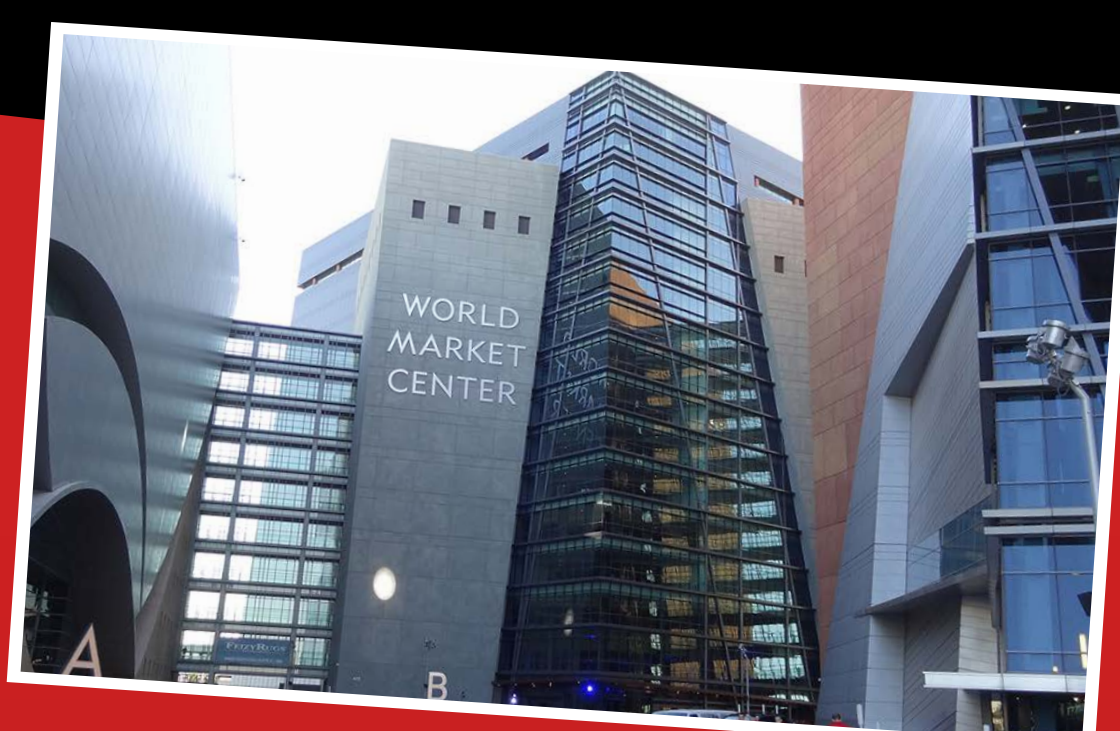

WORLD MARKET CENTER

- Total Sq. Feet **450,000**
- Largest Mtg Rm Sq. Ft. **165,750**
- Max Seating **43,145**
- Max Standing **57,525**
- Banquet Capacity **11,050**
- Theater Capacity **20,719**

495 S Grand Central Pkwy
Las Vegas, NV 89106

Tel: (702) 599-9621

LAS VEGAS, NV EVENT VENUES KEY HIGHLIGHTS

 Hotels 172	 Total Sleeping Room 141,688	 Committable Sleeping Room 7,093	 Committable Meeting Room 298	 Convention Center Space 3,200,000 Sq. Ft.
 Largest Exhibit Space 2,182,167 Sq. Ft	 Largest Ballroom 100,014 Sq. Ft.	 Average Hotel Room Rate USD $102	 Average Daily Meal Cost USD $64	 Average Weekly Car Rental USD $136